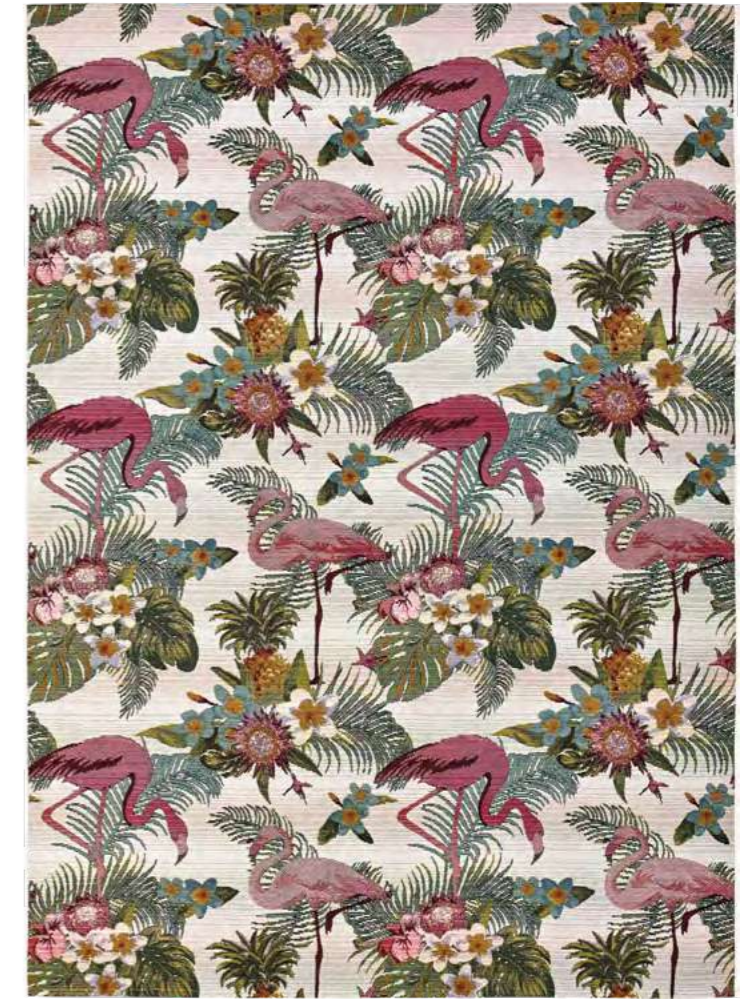

CALYPSO FENICOTTERO WHITE 396W