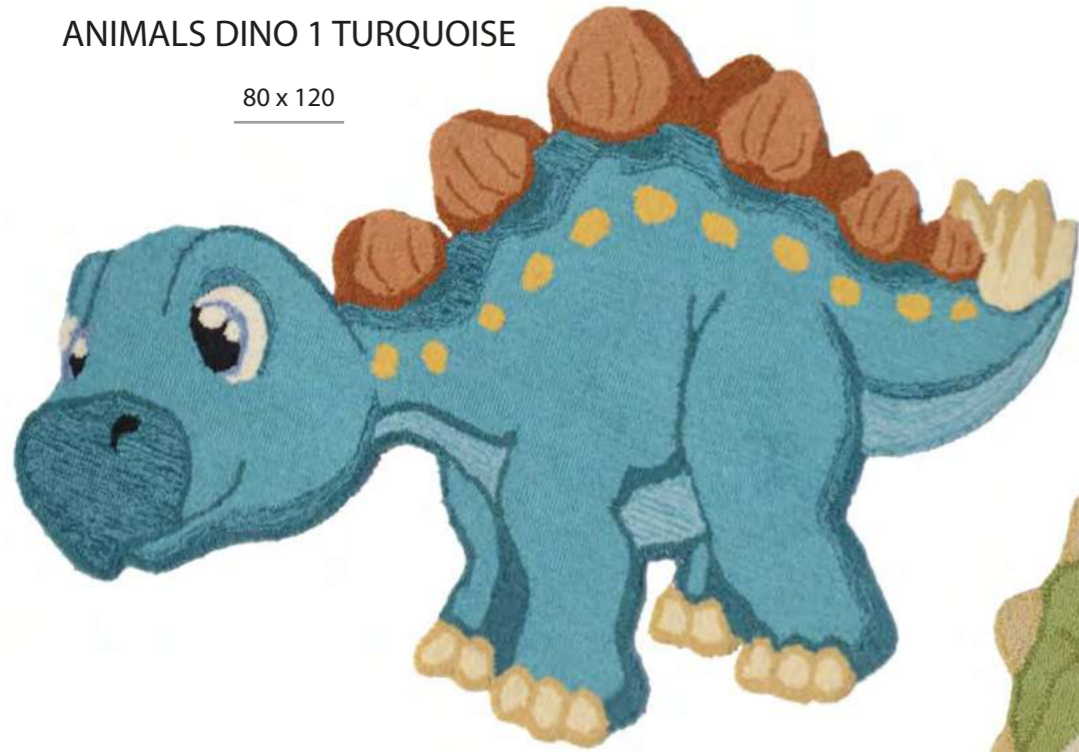

ANIMALS DINO 1 TURQUOISE

80 x 120