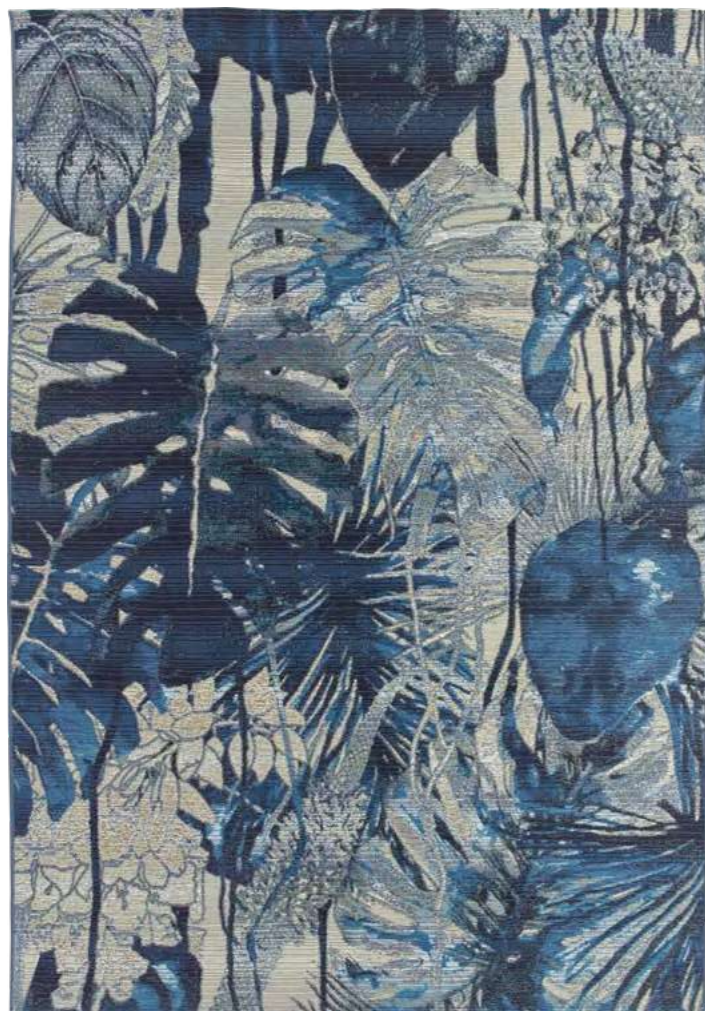

AMAZZONIA 790X