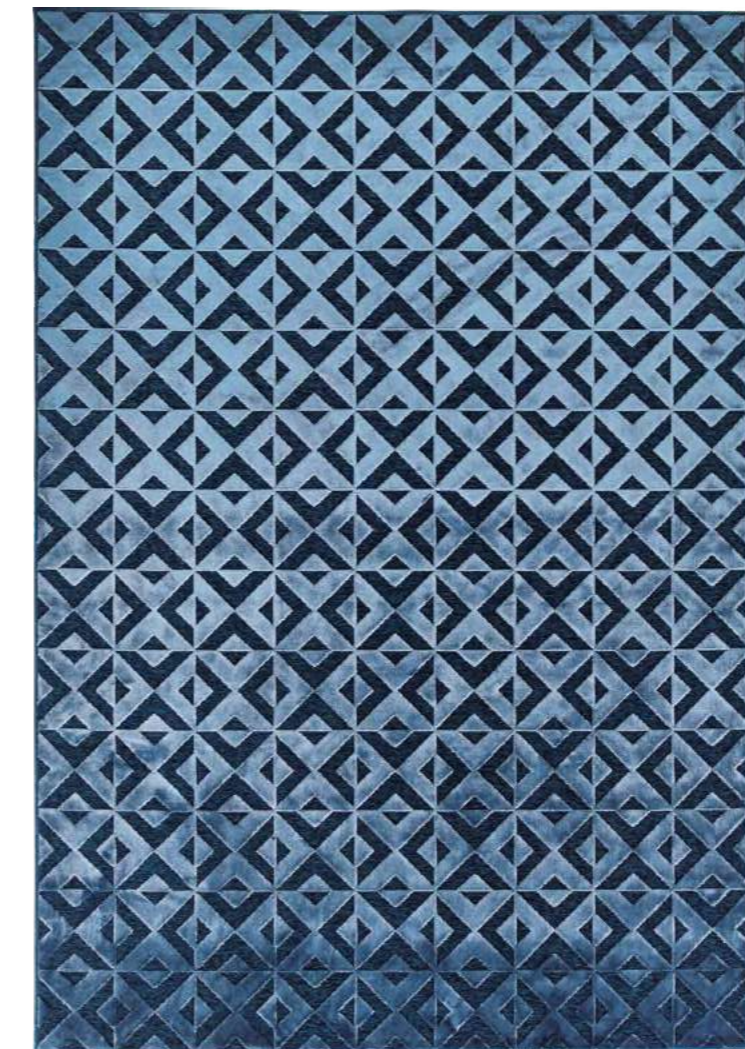

65 x 110 | 135 x 195 | 160 x 230 | 200 x 290

GENOVA 38243/8585/52

GENOVA 38251/8585/52