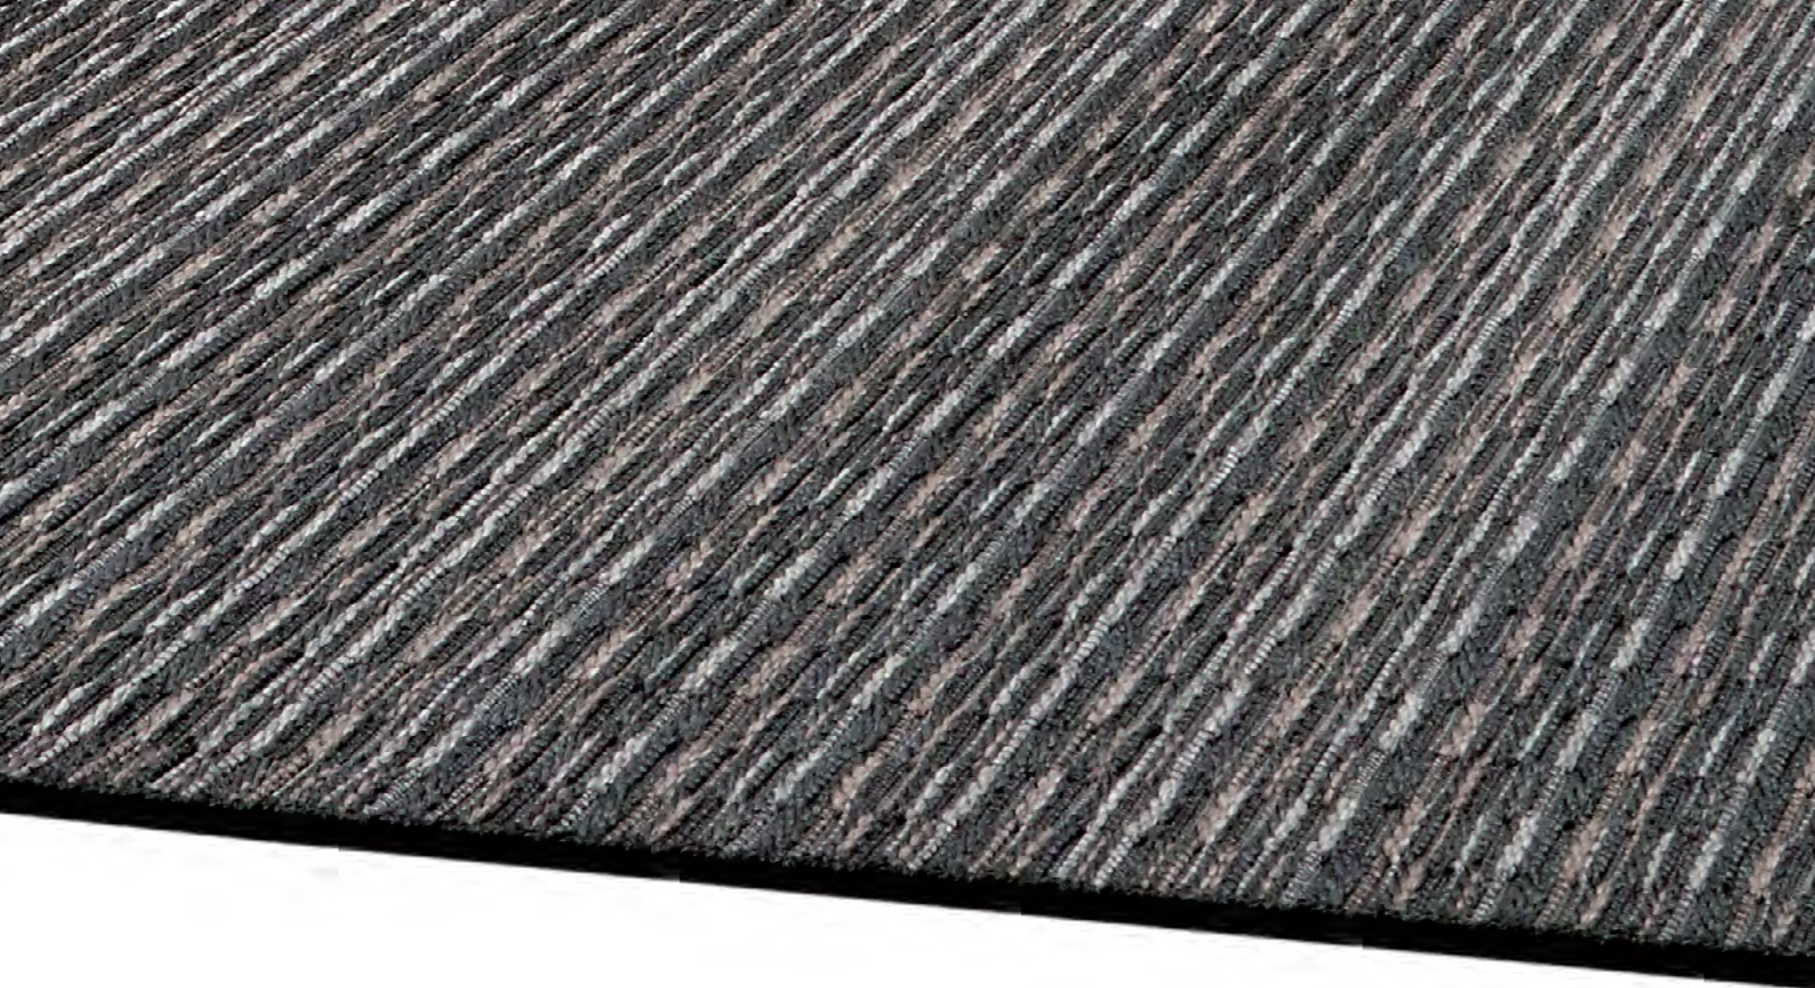

BRIGHTON

Polipropilene HEAT-SET 100% Stuoia gr 1400/mq ca.
Polypropylene HEAT-SET 100% Flatweave gr 1400/sq. mt

TAPPETO OUTDOOR - INDOOR LAVABILE CON ACQUA
OUTDOOR - INDOOR CARPET WASHABLE IN WATER

80 x 150 | 140 x 200 | 160 x 230 | 200 x 290

Ordine minimo 2 pezzi per disegno nella misura 80 x 150
Minimum order quantity 2 pieces for each design in sizes 80 x 150