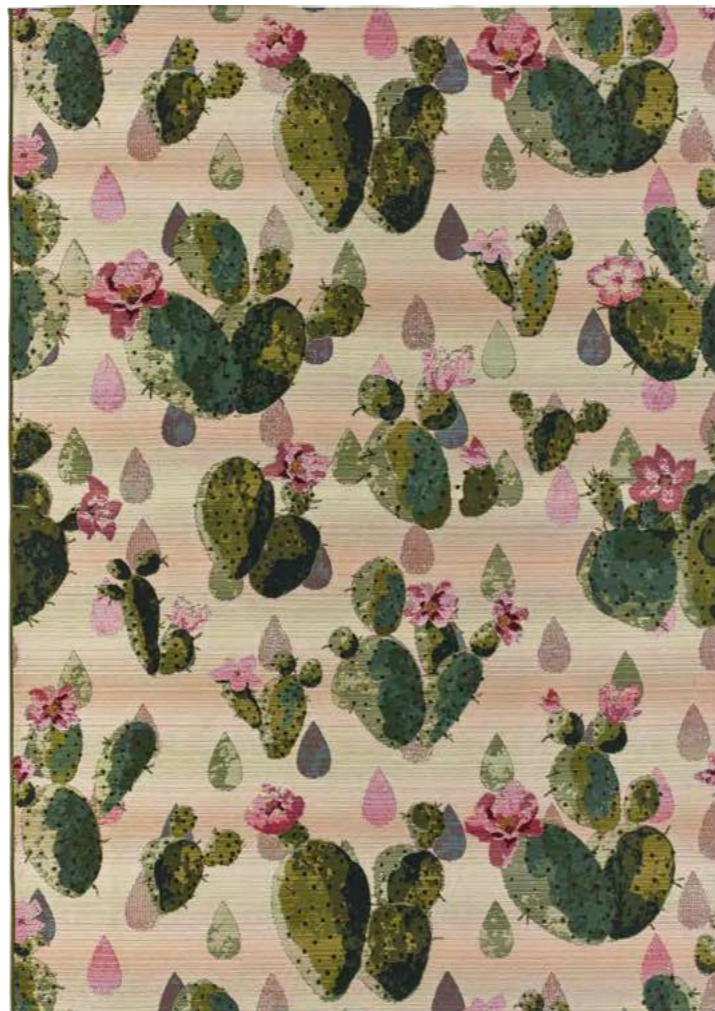

AMAZZONIA 34X

AMAZZONIA

160 x 230 | 200 x 300 | 300 x 400

TAPPETO OUTDOOR - INDOOR LAVABILE CON ACQUA
OUTDOOR - INDOOR CARPET WASHABLE IN WATER