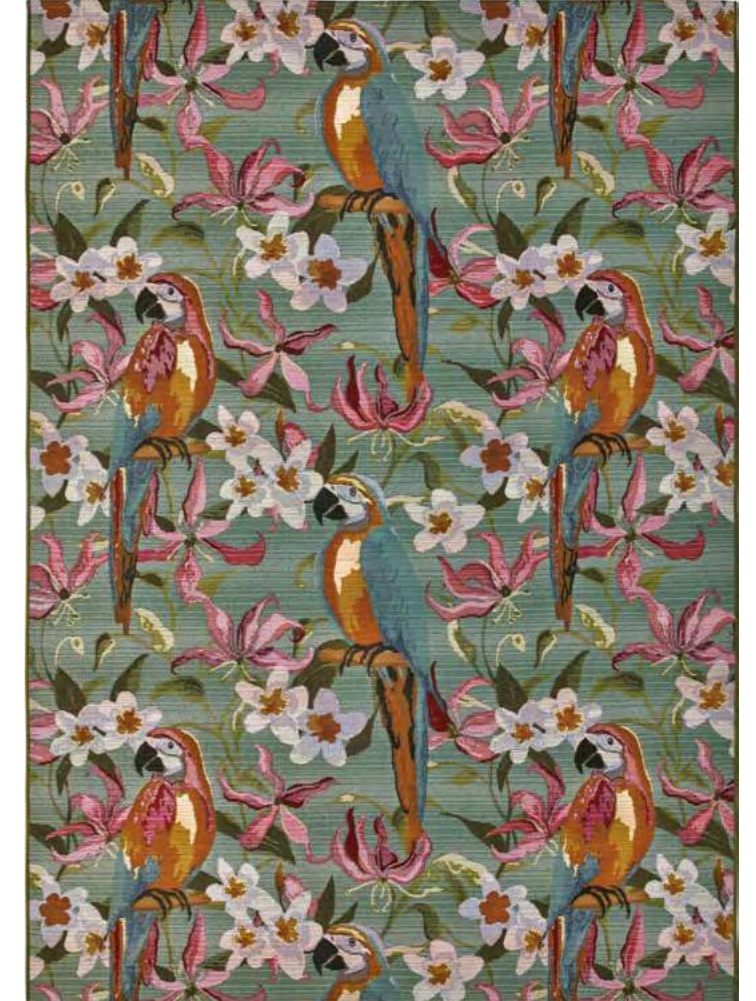

CALYPSO

160 x 230 | 200 x 300 | 300 x 400

Polipropilene 77% Poliestere 23% Stuoia gr 960/mq ca.
Polypropylene 77% Polyester 23% Flatweave gr 960/sq. mt

TAPPETO OUTDOOR - INDOOR LAVABILE CON ACQUA
OUTDOOR - INDOOR CARPET WASHABLE IN WATER