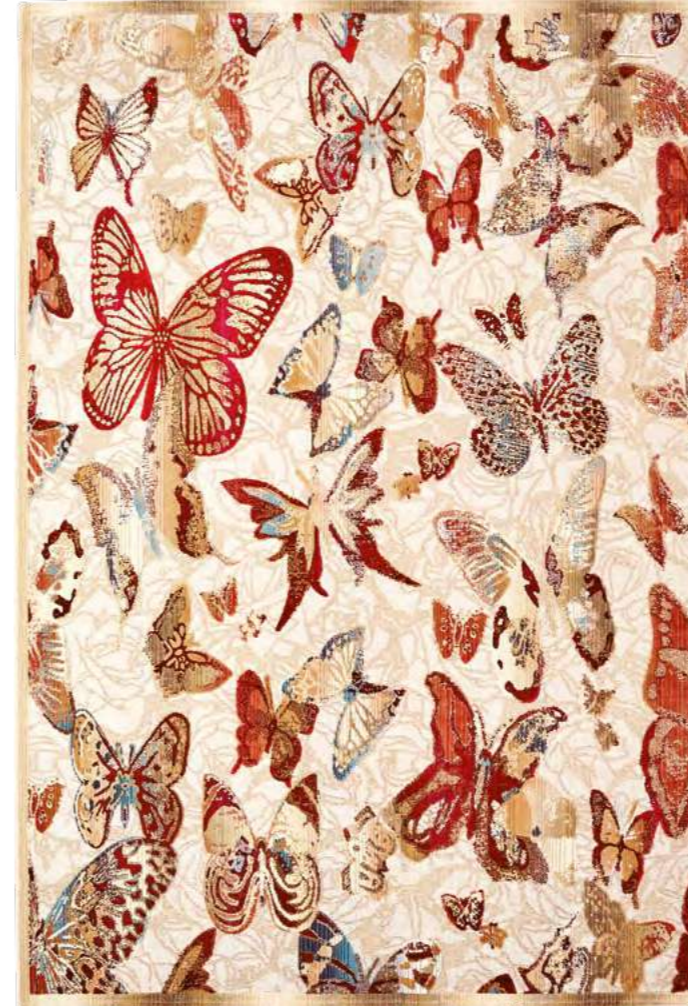

VENUS 91X METALLIC WITH LUREX