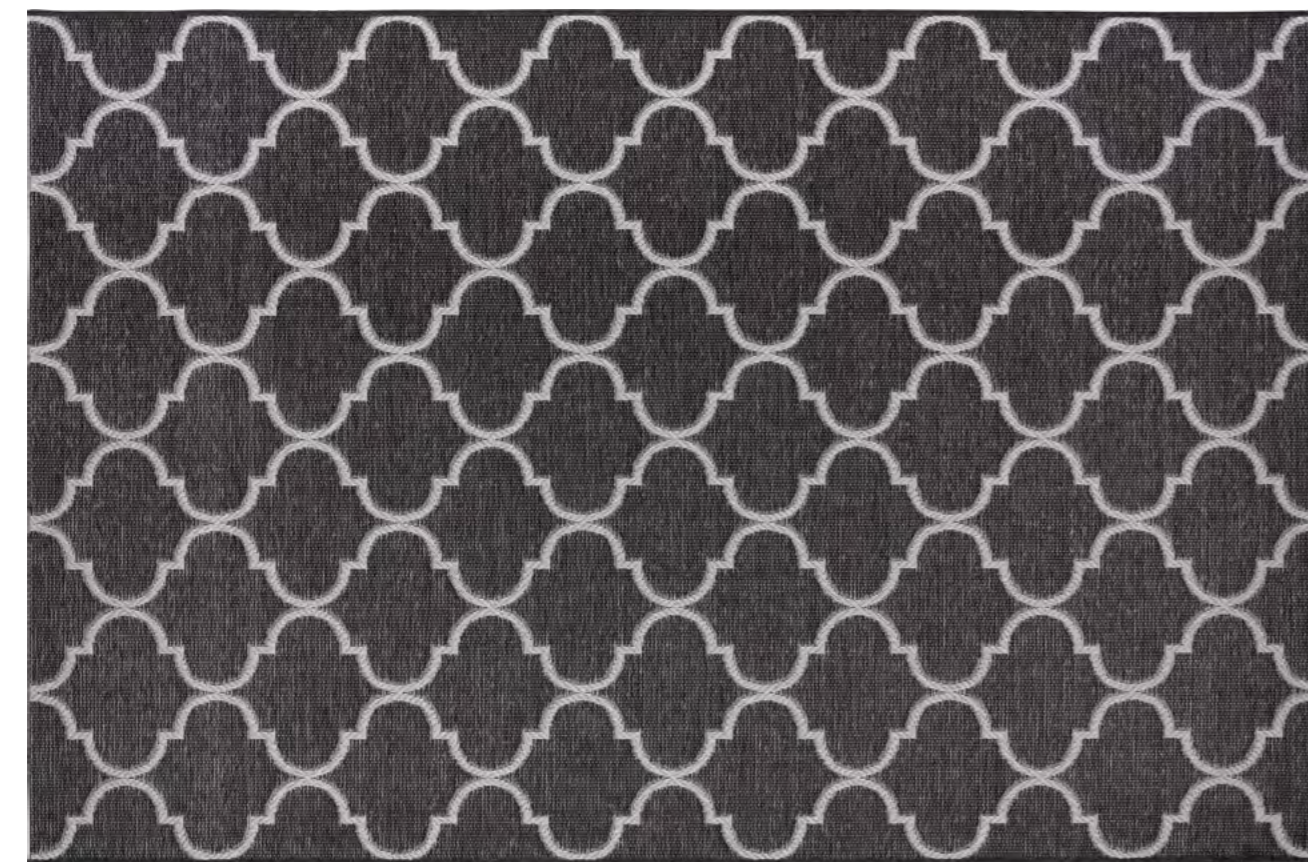

ZOE

Polipropilene 100% Stuoia gr 1500/mq ca.
Polypropylene 100% Flatweave gr 1500/sq. mt

130 x 190 | 155 x 230 | 195 x 290 | 235 x 330

Una tolleranza del 2/3 % deve ritenersi normale
All sizes are approximative +/-2/3%

TAPPETO OUTDOOR - INDOOR LAVABILE CON ACQUA
OUTDOOR - INDOOR CARPET WASHABLE IN WATER

ZOE 6985/E518